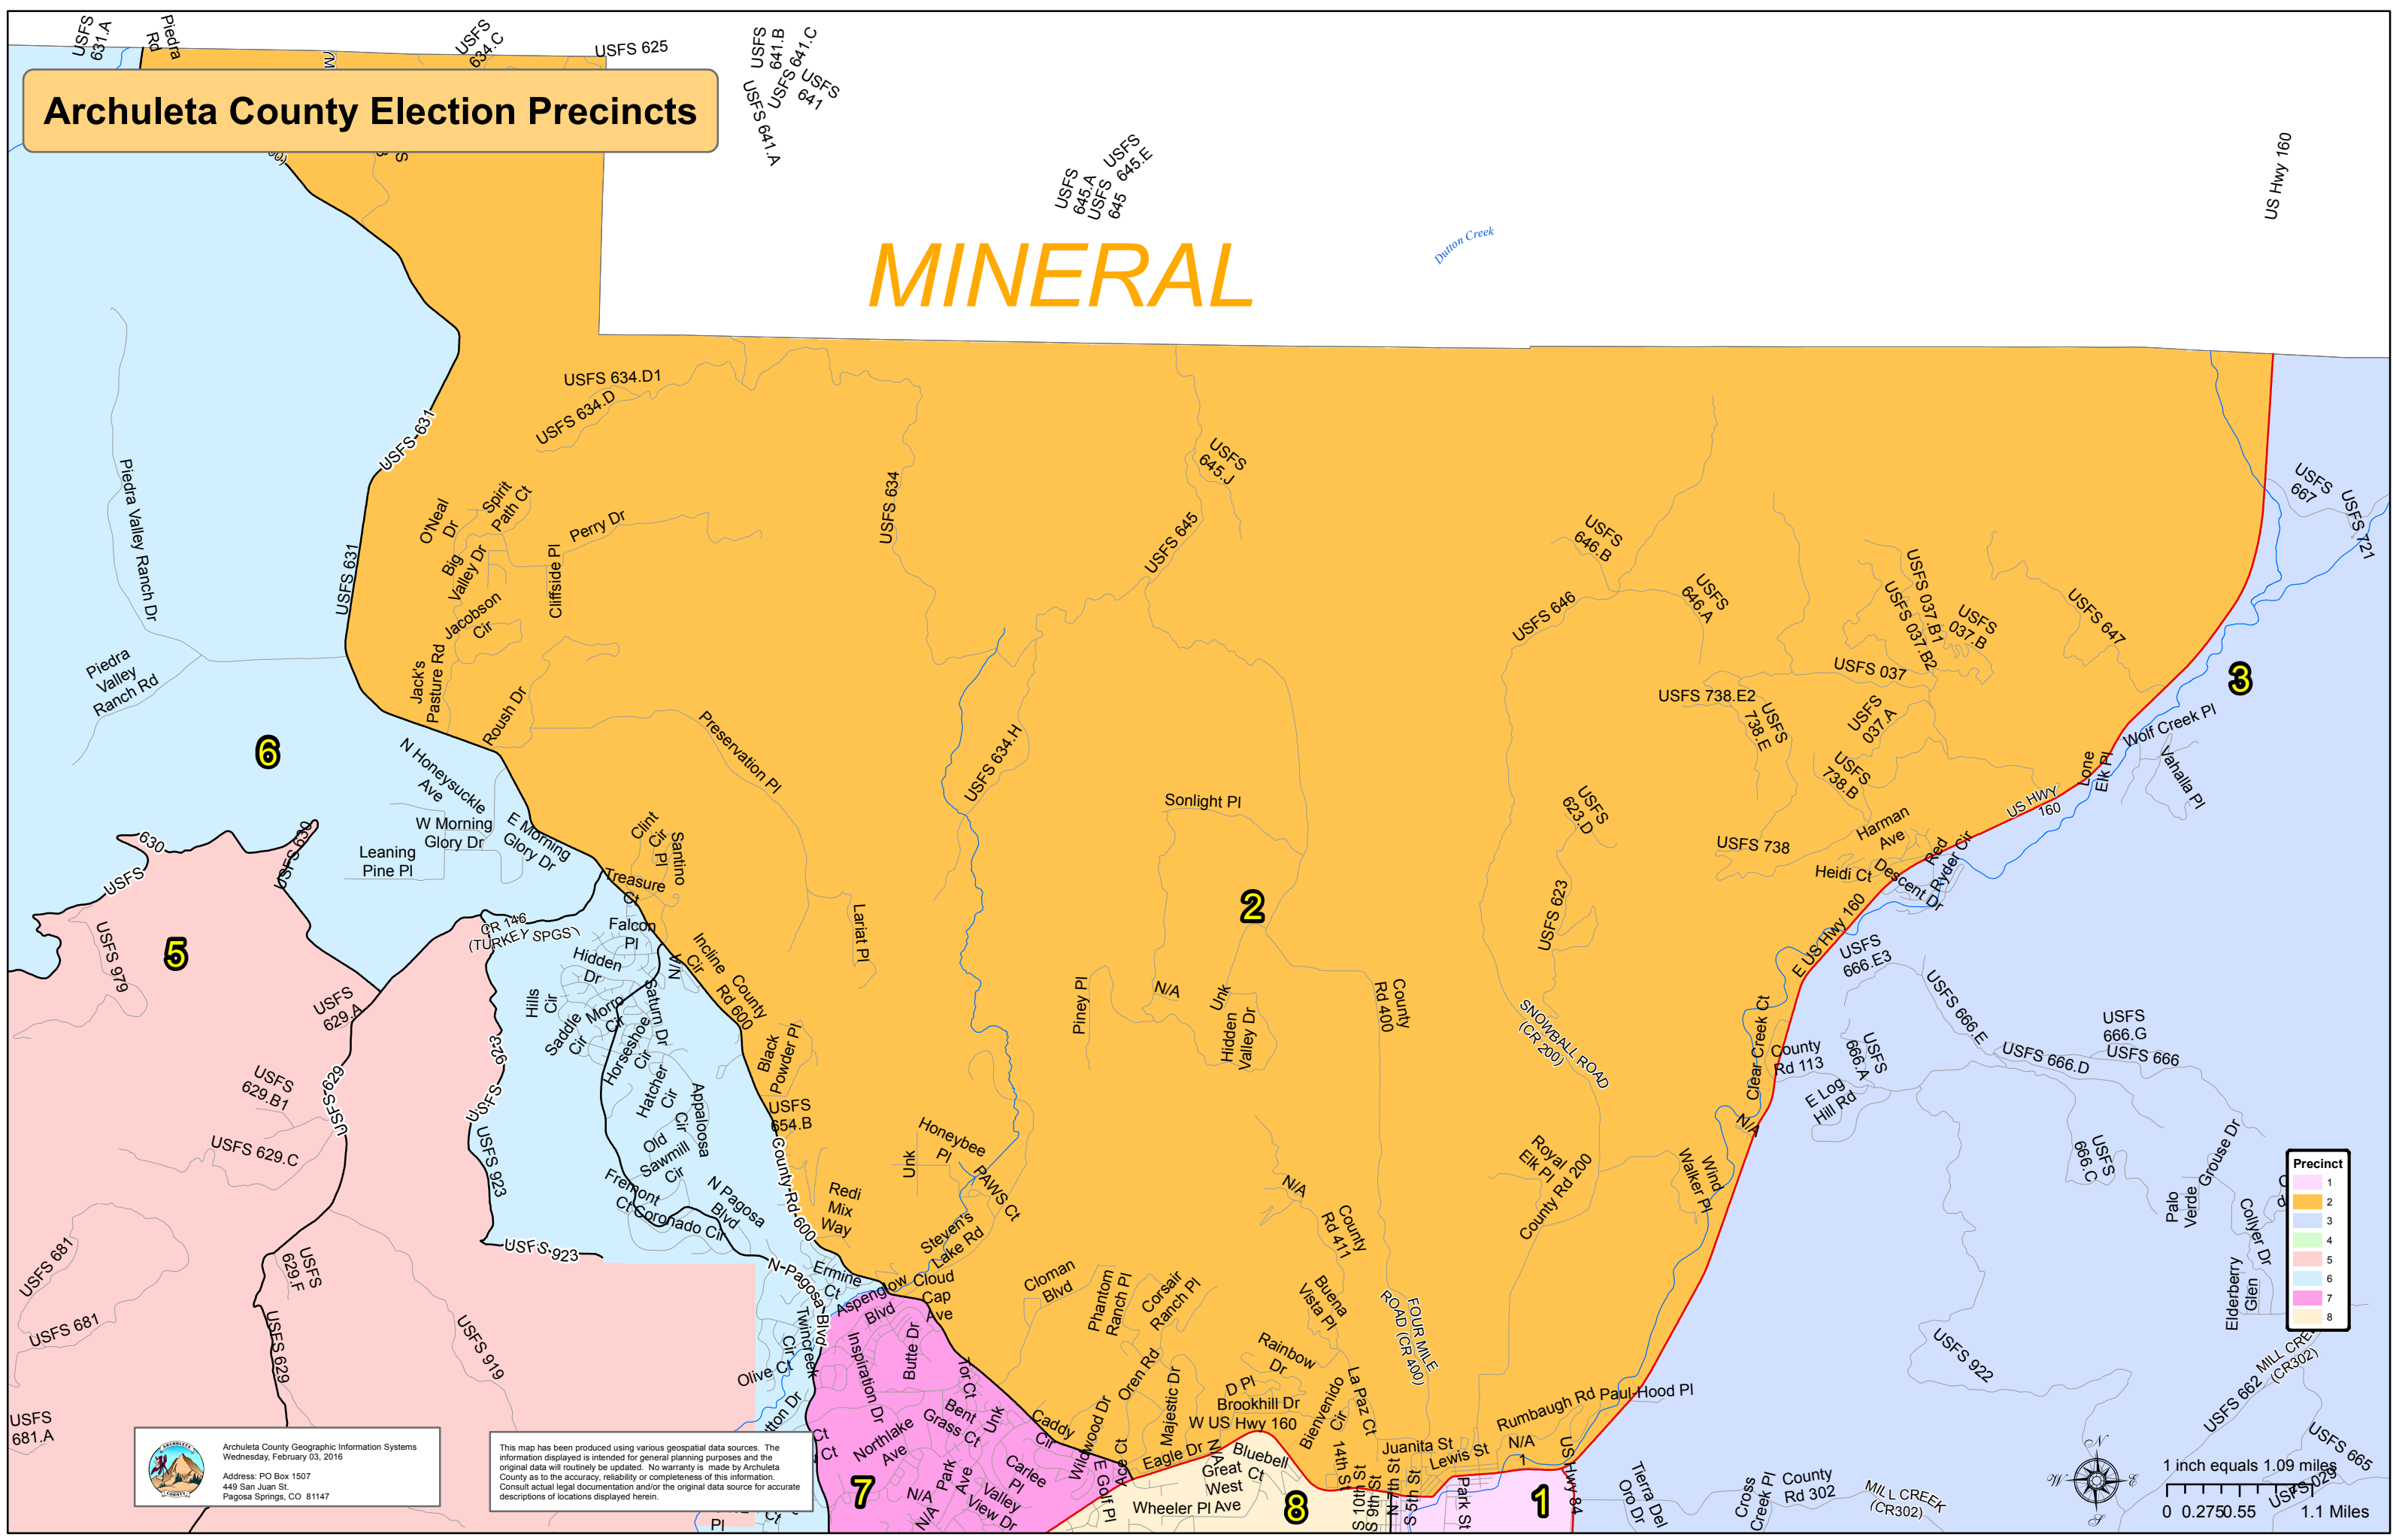

Archuleta County Election Precincts

MINERAL

Archuleta County Geographic Information Systems
Wednesday, February 03, 2016
Address: PO Box 1507
449 San Juan St
Pagosa Springs, CO 81147

1 inch equals 1.09 miles
0 0.275 0.55 1.1 Miles