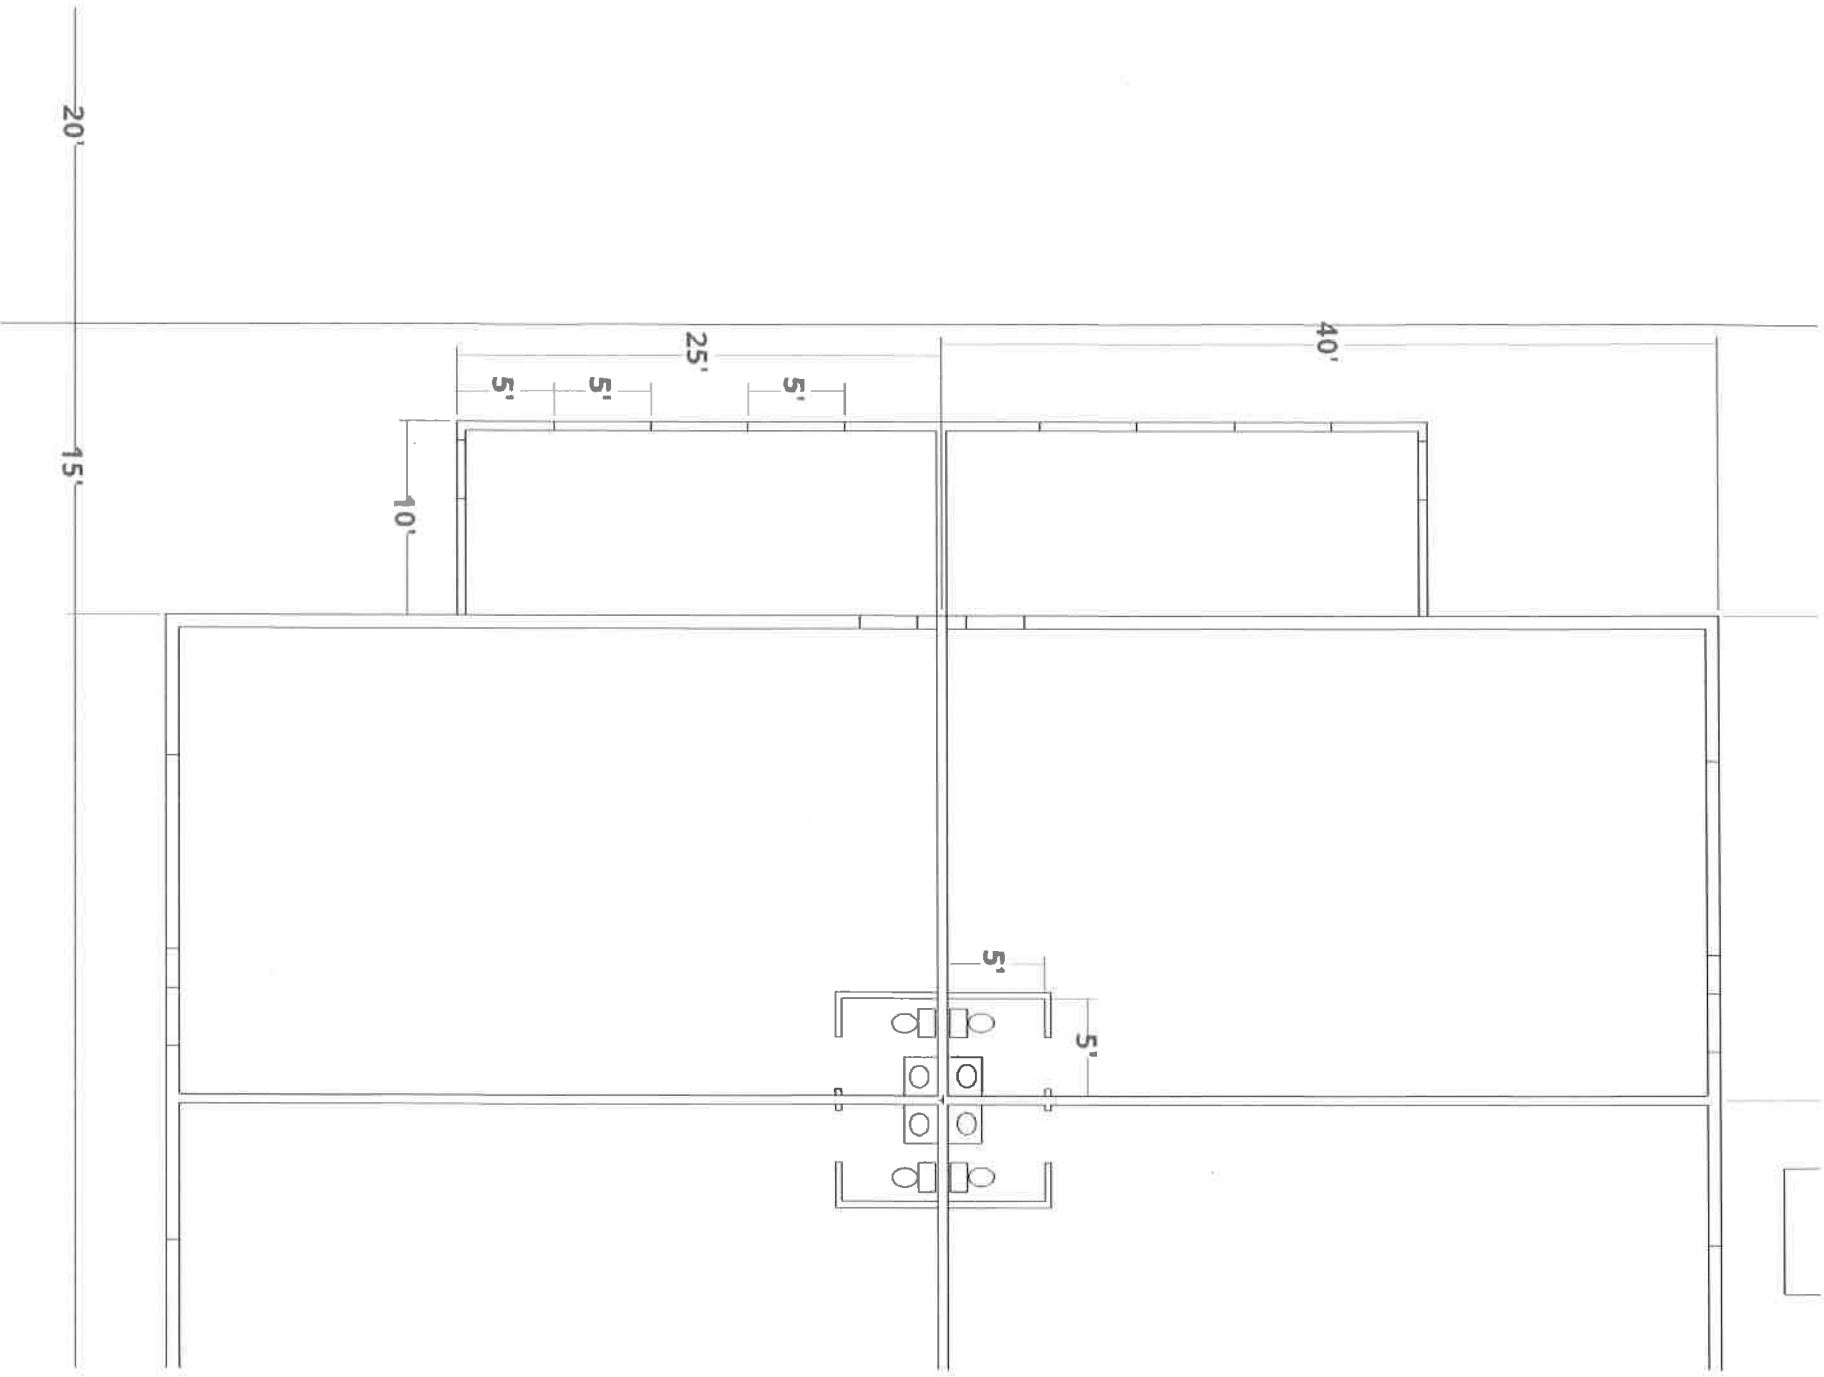

Front Main Structure Stucco

Integrity Industrial Park

Office Pop Flat  
Flat Paneled Blued Steel

A1

Sample Business LLC  
Mon - Fri 9:00 - 4:00