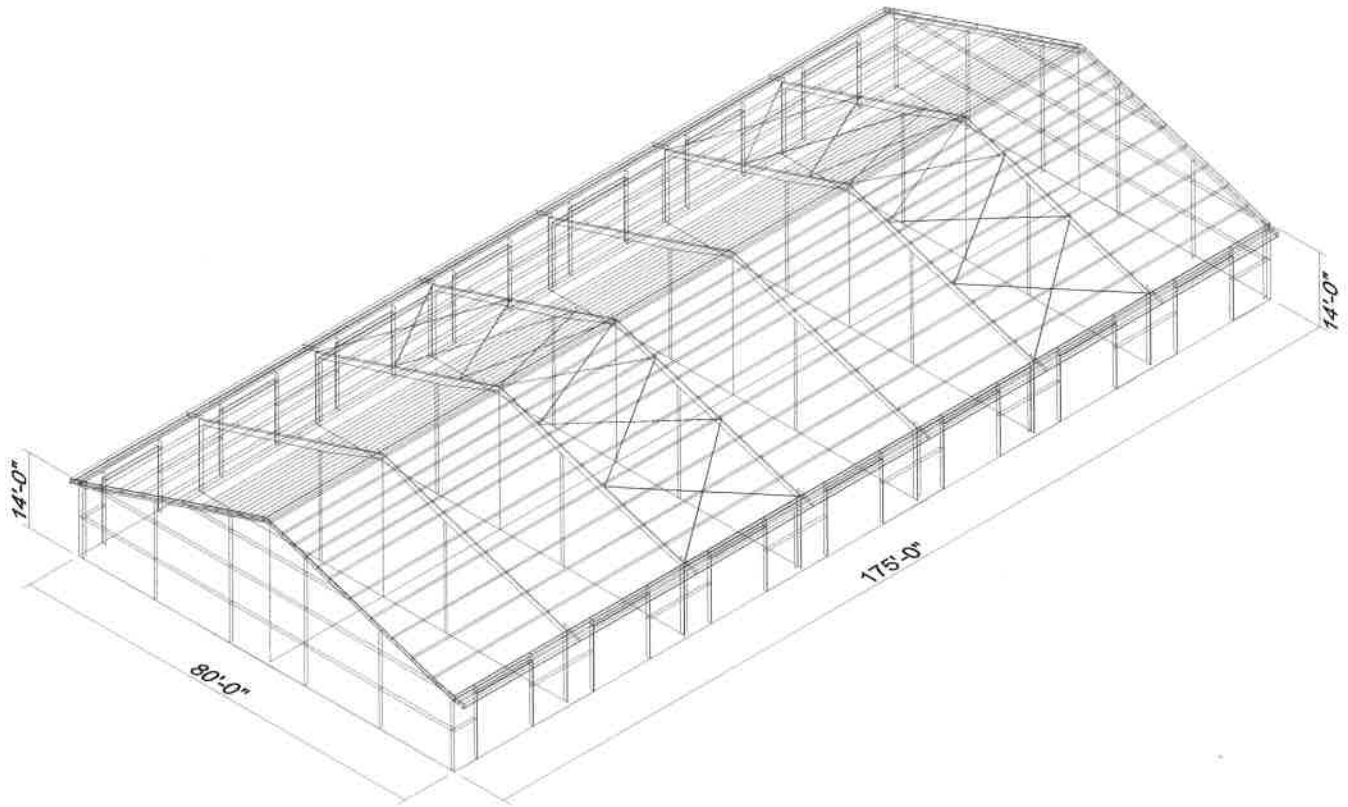

Front Main Structure Stucco

Integrity Industrial Park

Office Pop Flat  
Flat Paneled Blued Steel

A1

Sample Business LLC  
Mon - Fri 9:00 - 4:00