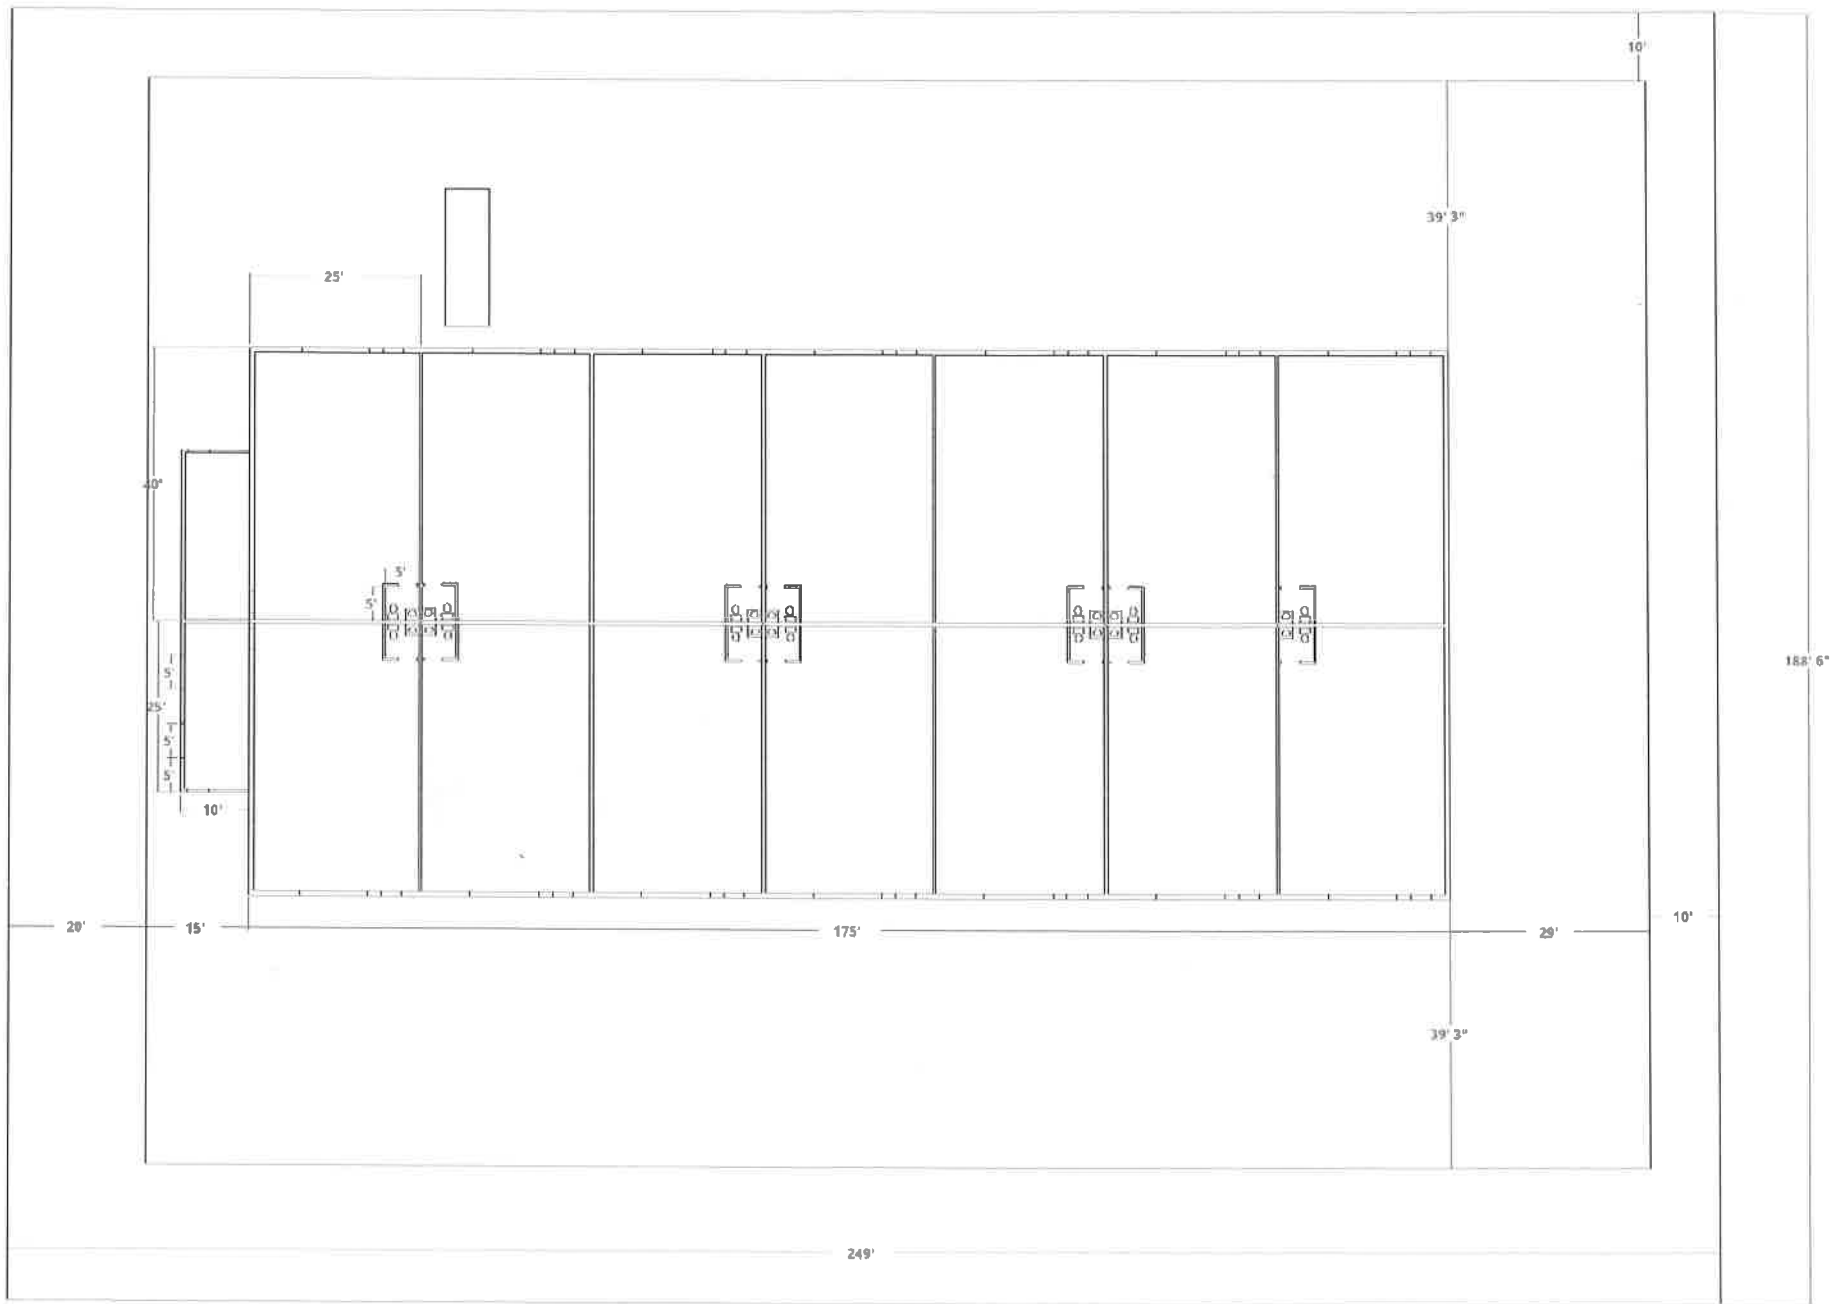

Front Main Structure Stucco

Integrity Industrial Park

Office Pop Flat  
Flat Paneled Blued Steel

A1

Sample Business LLC  
Mon - Fri 9:00 - 4:00