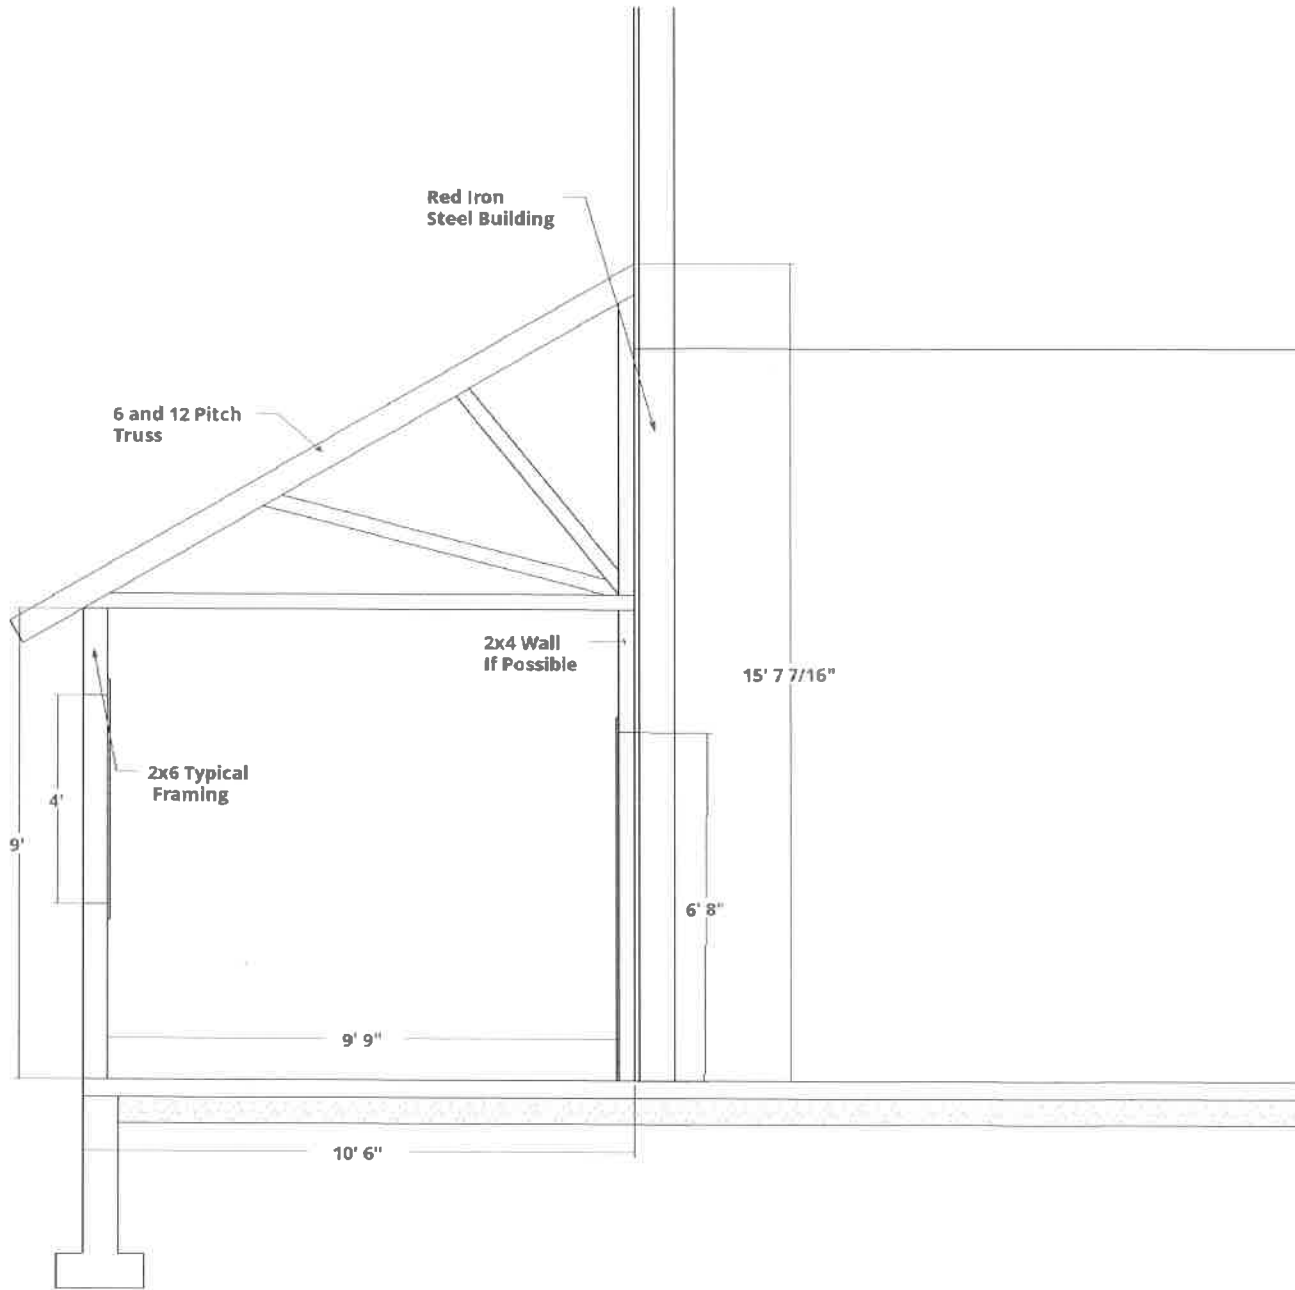

Front Main Structure Stucco

Integrity Industrial Park

Office Pop Flat  
Flat Paneled Blued Steel

A1

Sample Business LLC  
Mon - Fri 9:00 - 4:00